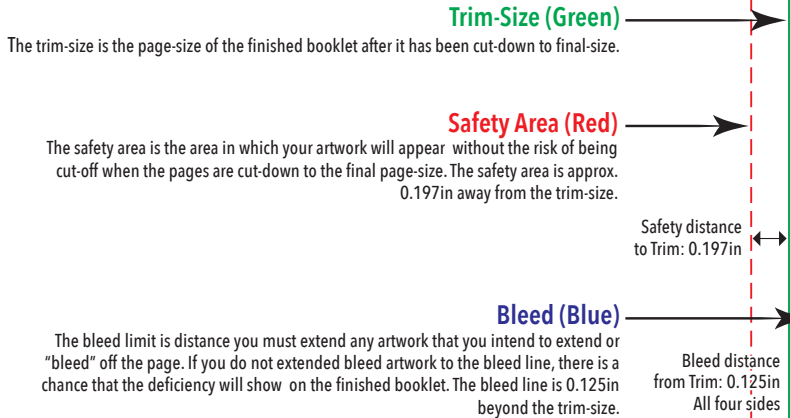

# Page Diagram

5.5in x 8.5in trim-size  
For Saddle-Stitched booklets

Area	Color-Code	Dimensions, W x H
Trim-Size	Green	5.5in x 8.5in
Safety Area	Red	5.106in x 8.106in
Bleed	Blue	5.75in x 8.75in

✓ Bleed Example - Correct:  
The orange box extends to the bleed line.

✗ Bleed Example - Incorrect:  
The orange box falls short of the bleed line.